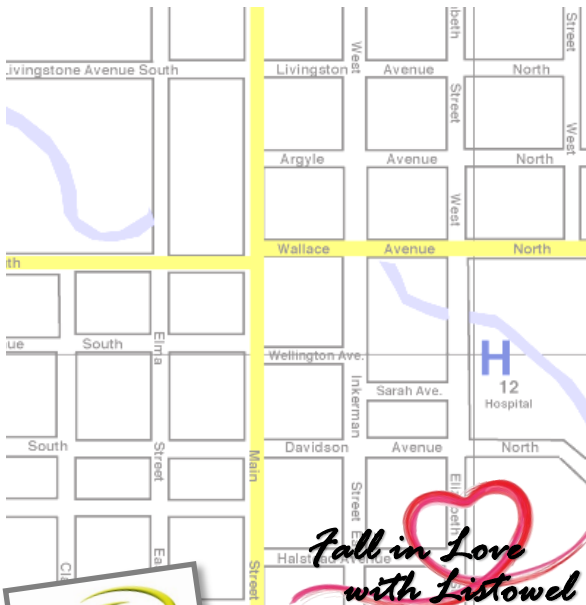

www.npchamber.com

Being known for Listowel Car City and the place to celebrate Paddyfest- there's so much to discover! We invite you to explore more, each time you return for another visit!

A Chamber Member Sticker is always proudly displayed on a business establishment's door or window! Please support these community minded businesses.